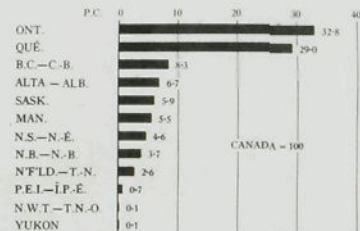

DISTRIBUTION OF POPULATION CANADA 1951

RÉPARTITION DE LA POPULATION CANADA 1951

PERCENTAGE OF TOTAL POPULATION FOR THE FIFTEEN METROPOLITAN AREAS
POURCENTAGE DE LA POPULATION TOTALE POUR LES QUINZE ZONES MÉTROPOLITAINES

PERCENTAGE DISTRIBUTION OF TOTAL POPULATION
RÉPARTITION PROPORTIONNELLE DE LA POPULATION TOTALE